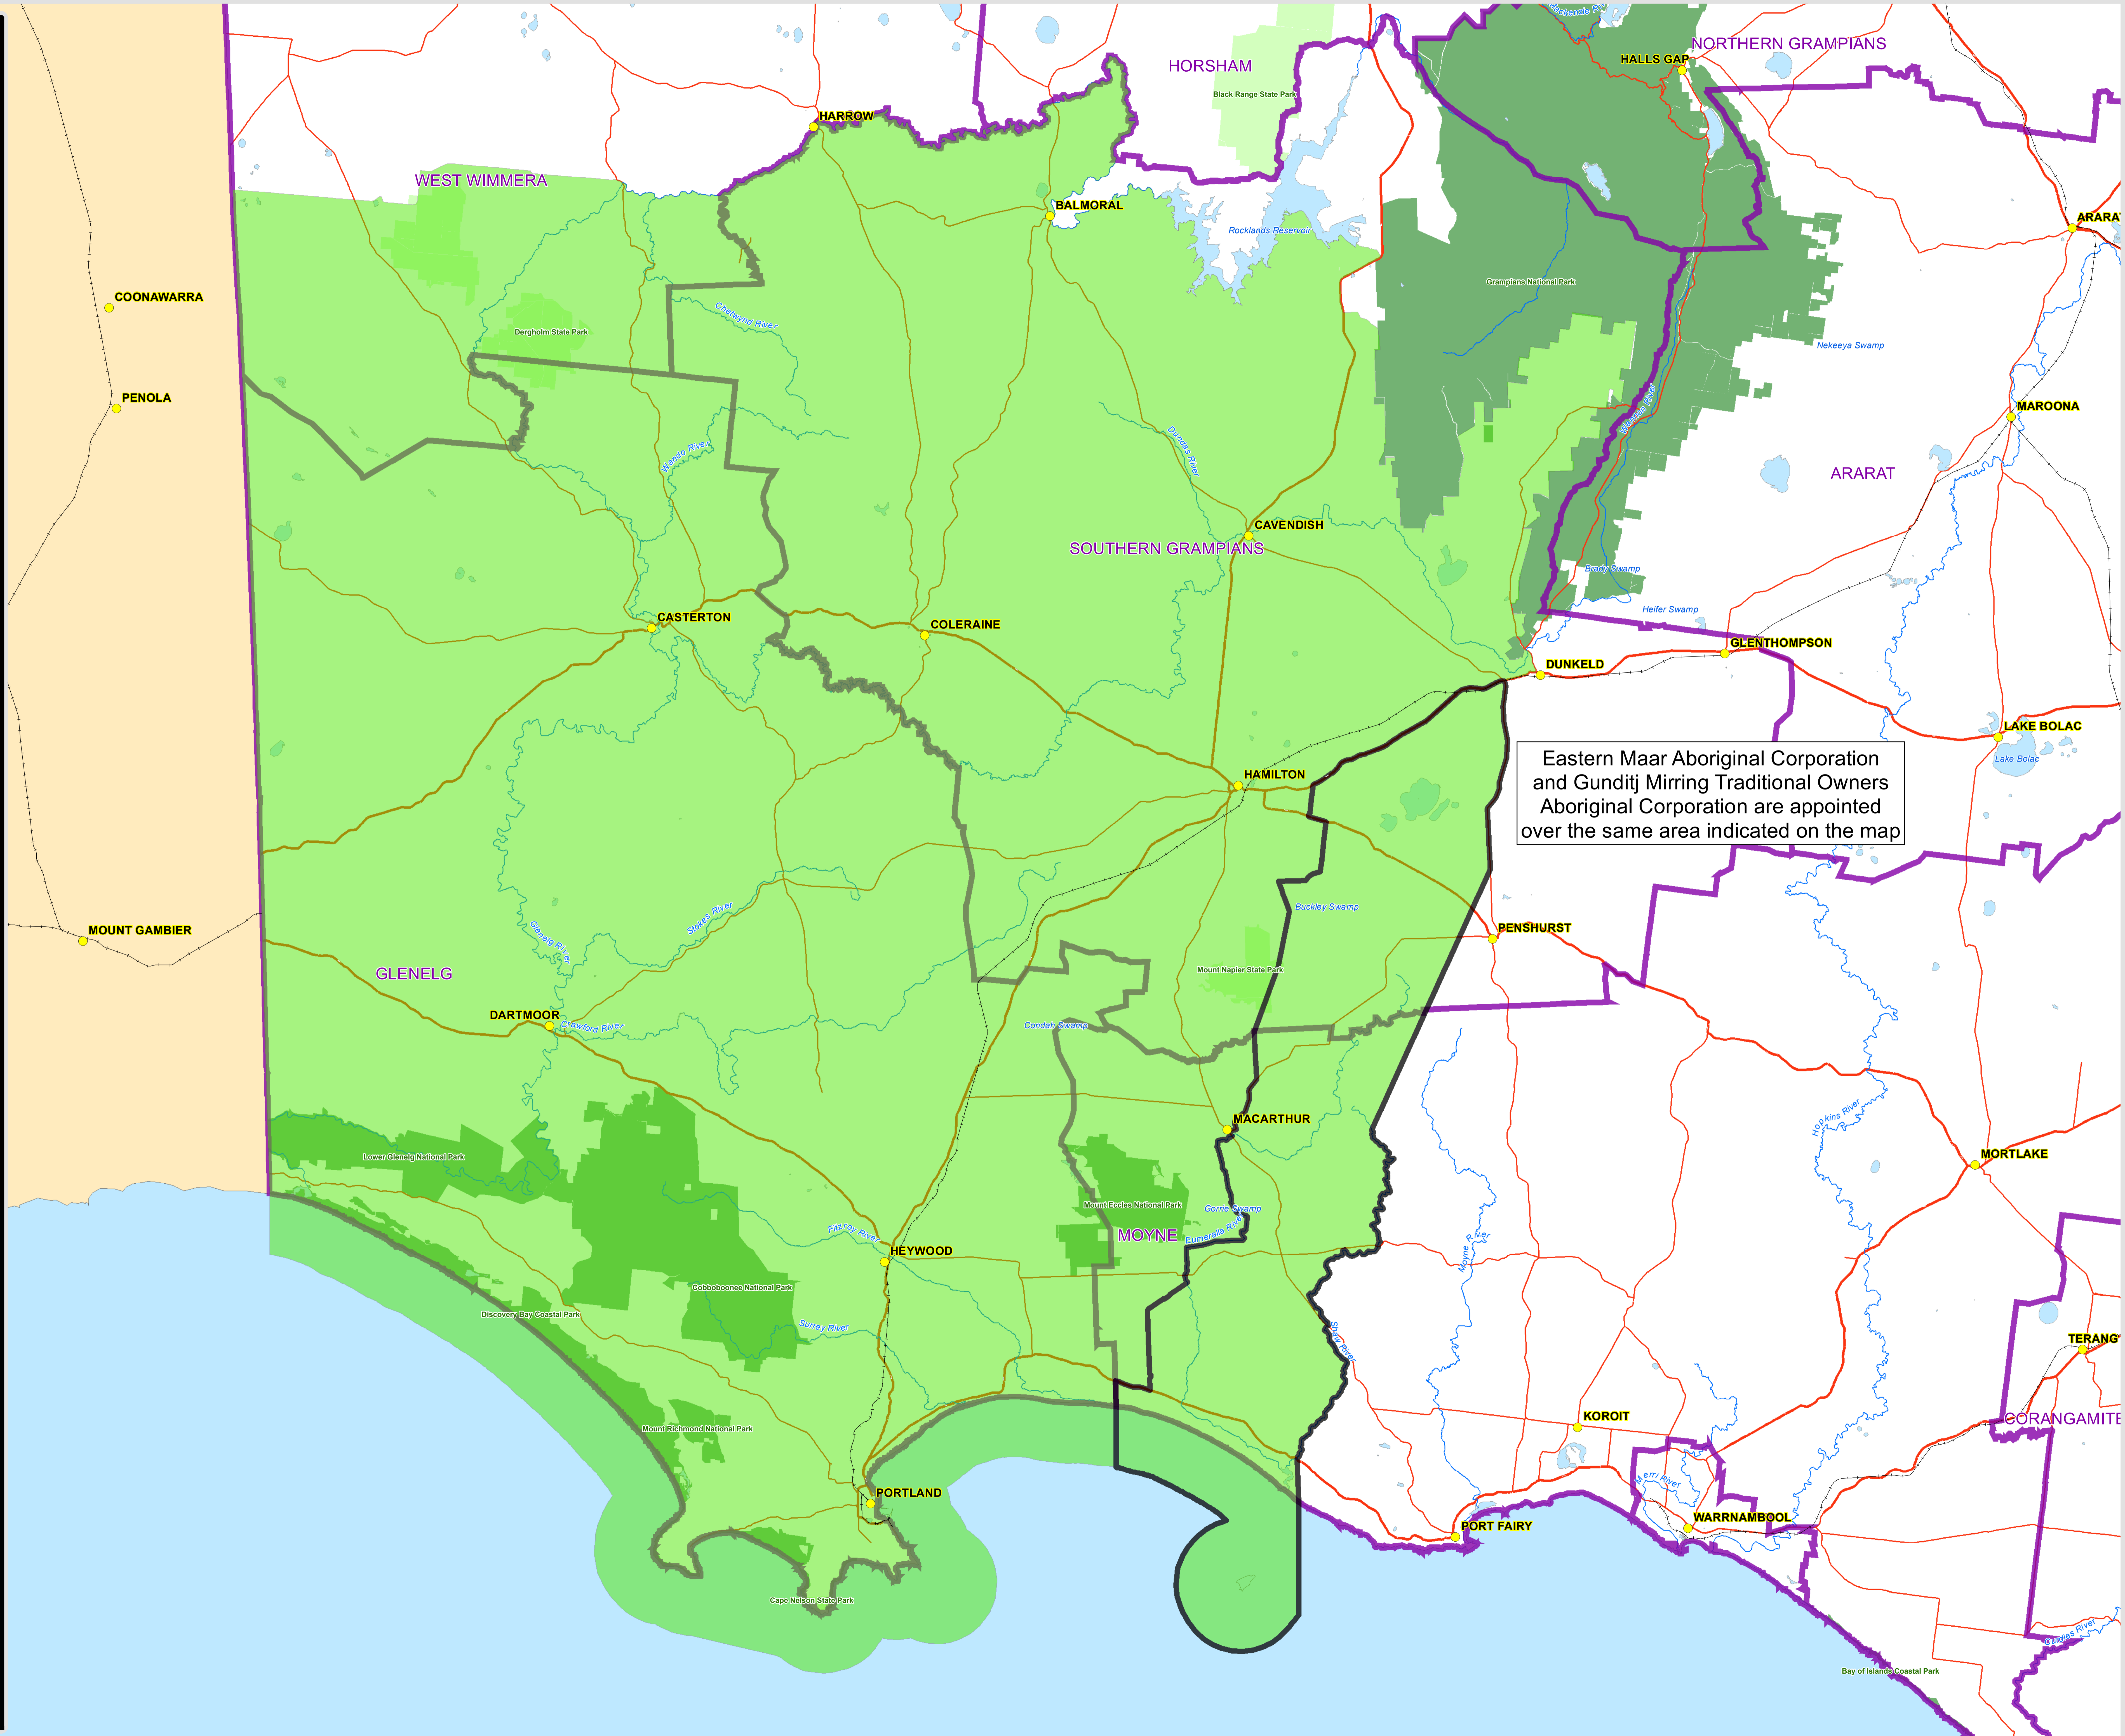

**GUNDITJ MIRRORING
TRADITIONAL OWNERS
ABORIGINAL CORPORATION**

ABORIGINAL HERITAGE ACT 2006
AREAS IN RELATION TO
REGISTERED ABORIGINAL PARTIES

Legend

- Gunditj Mirring
- Eastern Maar
- Local Government Areas
- Towns
- Railway
- Waterways

Parks & Reserves

- National Park
- State Park

Roads

- Freeway
- Major Road
- Other Road

N
VICGRID
GDA 94

Scale 1:200,000

This publication may be of assistance to you but the State of Victoria and its employees do not guarantee that the publication is without error or is wholly appropriate for your particular purposes and therefore disclaims all liability for any error, loss or other consequence which may arise from you relying on any information in this publication.

Eastern Maar Aboriginal Corporation and Gunditj Mirring Traditional Owners Aboriginal Corporation are appointed over the same area indicated on the map