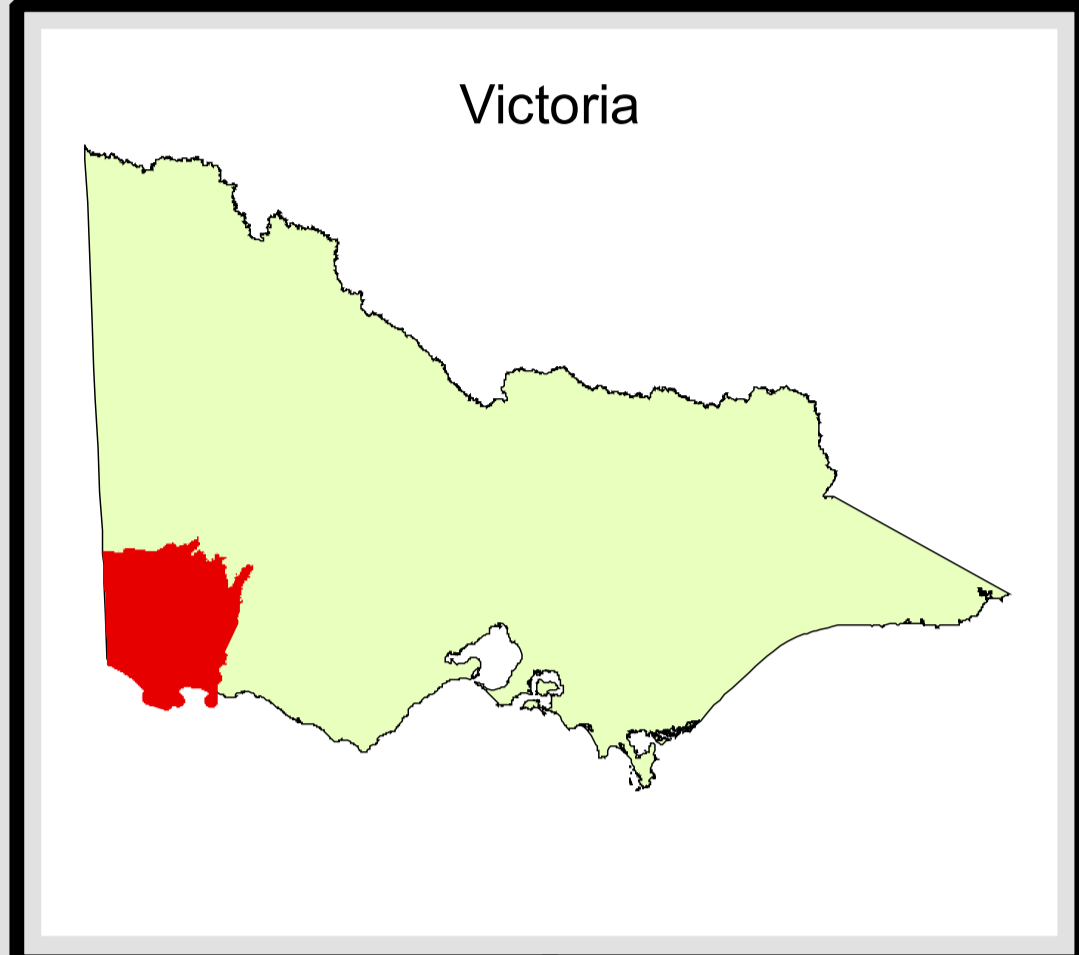

**GUNDITJ MIRRORING
TRADITIONAL OWNERS
ABORIGINAL CORPORATION**

ABORIGINAL HERITAGE ACT 2006
AREAS IN RELATION TO
REGISTERED ABORIGINAL PARTIES

Legend

- Gunditj Mirring
- Eastern Maar
- Local Government Areas
- Towns
- Railway
- Waterways

Parks & Reserves

- National Park
- State Park

Roads

- Freeway
- Major Road
- Other Road

N
VICGRID
GDA 94

Scale 1:200,000

This publication may be of assistance to you but the State of Victoria and its employees do not guarantee that the publication is without error or is wholly appropriate for your particular purposes and therefore disclaims all liability for any error, loss or other consequence which may arise from you relying on any information in this publication.

Eastern Maar Aboriginal Corporation and Gunditj Mirring Traditional Owners Aboriginal Corporation are appointed over the same area indicated on the map